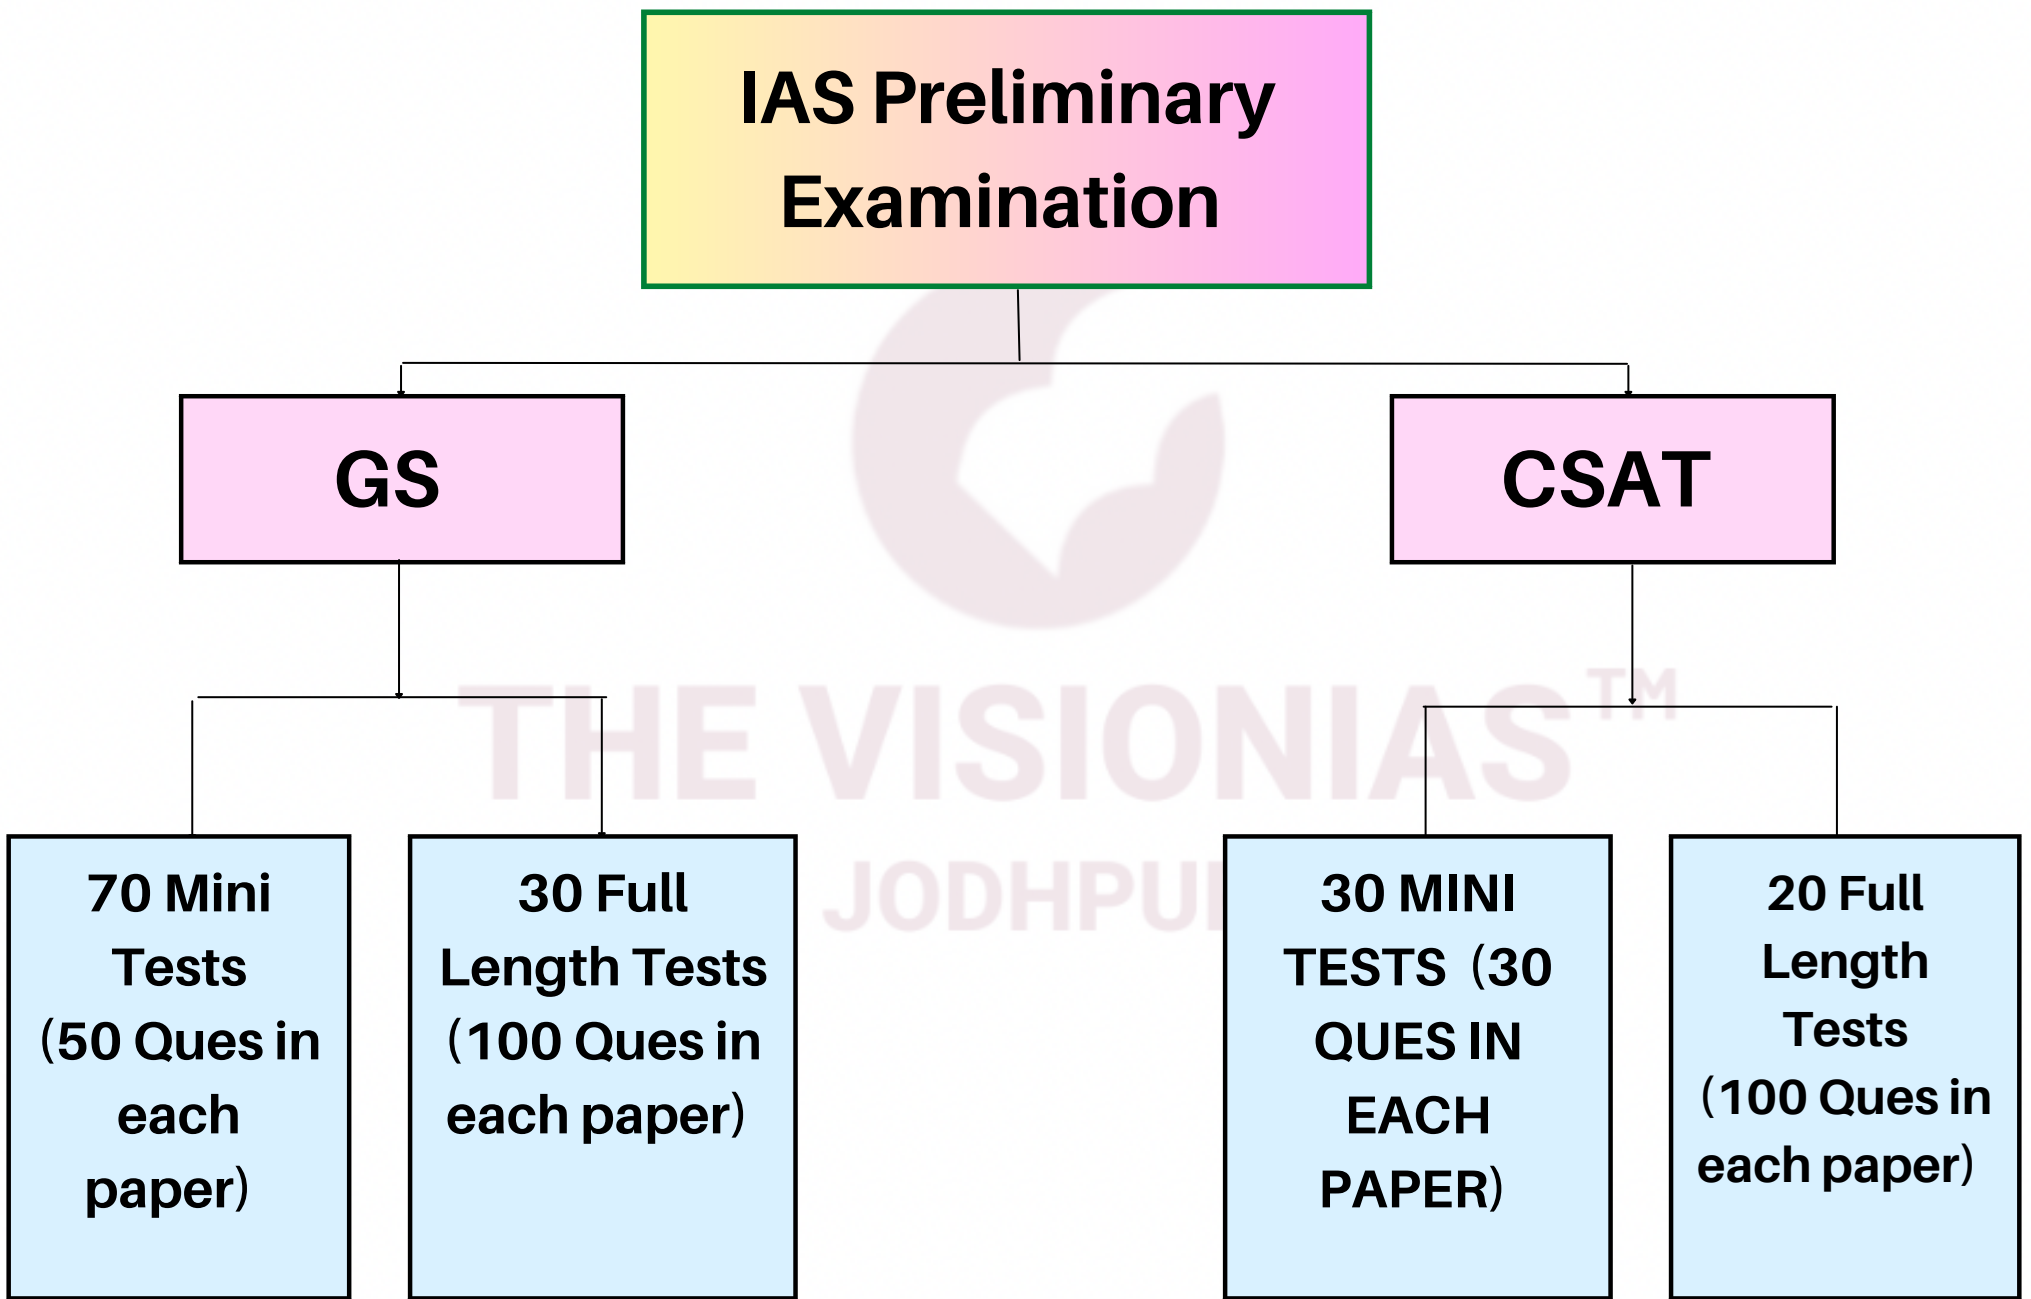

TEST SERIES

Features:

- Available in English & Hindi Medium
- Only Offline Mode
- Wide Coverage of Sources
- Special Emphasis on Concept-Based Questions
- Solution & Performance Analysis
- Detailed Discussion Classes
- Attempt Tests as Per Your Convenience

THE VISIONIAS™
JODHPUR

ESSAY

6 Tests

OPTIONAL-II
10 Full Length Tests

GS -I
6 Full Length Tests

IAS
MAINS

OPTIONAL-I
10 Full Length Tests

GS -II
6 Full Length Tests